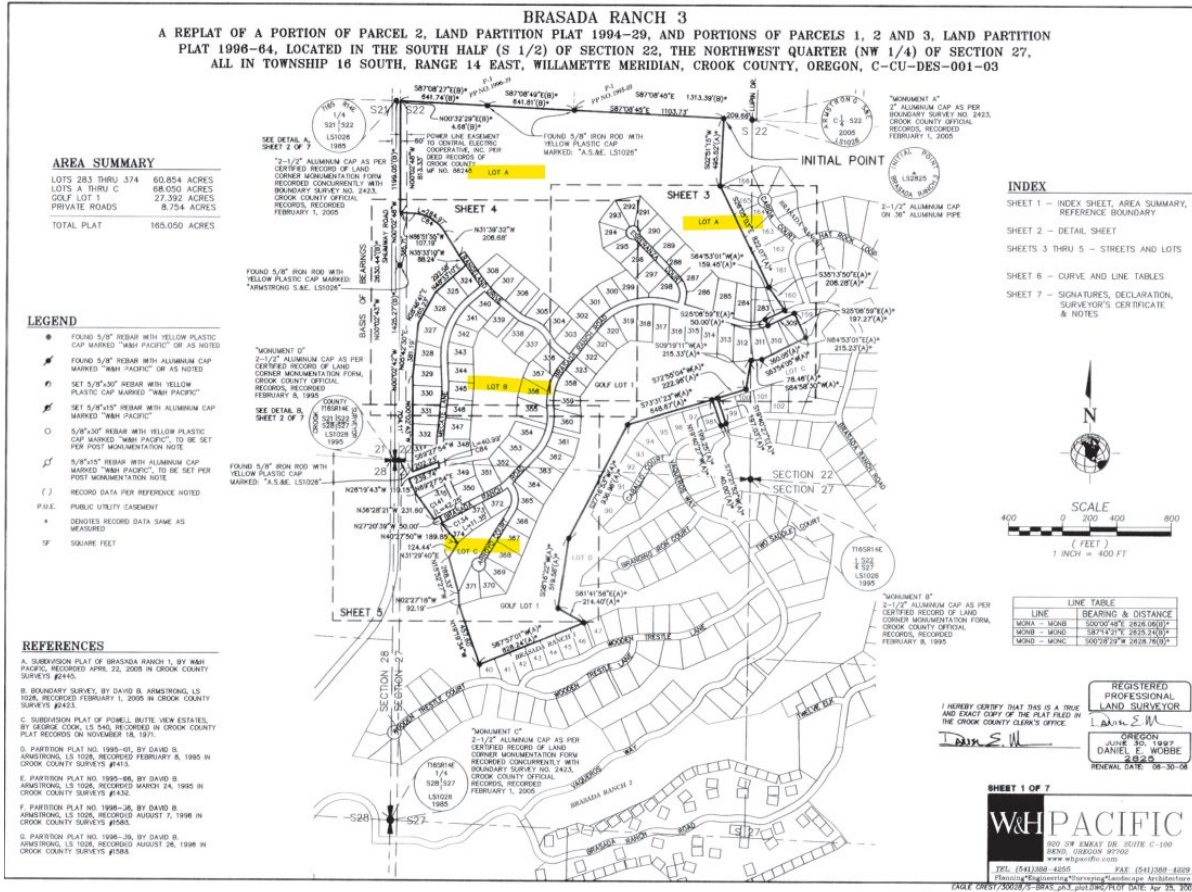

Slopes exceeding 25% are located within Brasada Ranch, but none are within the boundaries of Phase 15. The 100-year floodplain near Brasada Ranch (Exhibit 4) is over a mile from Phase 15, along the west of Alfalfa Road from the Equestrian Club to Brasada Ranch's northwest border, and around Shumway Lake. This area is considered fully developed, and aside from trails around the shores of Shumway Lake, there are no other current or proposed trails within the 100-year flood plain.

As the Staff Report states, Phase 15 includes 1.1 acres per single-family dwelling. At complete build-out, Brasada Ranch will consist of over 900 acres of open space and 1,800 total acres. Therefore, the entire destination resort will include more than one acre per single-family dwelling. The Applicant concurs with the Staff Report and refers to the Applicant's submittal to the Crook County Court, supporting the position that there is no evidence of "special pedestrian activity" in Phase 15 along the streets. Accordingly, even if sidewalks were to be imposed under the first clause of CCC 17.40.030(5), the final clause would exempt them.

EXHIBIT 2

Phase 3 Plat Showing Common Area Lots

Per the Declaration, which is a recorded document and publicly available, Common Areas are "for the common use and enjoyment of the Owners." In the final recorded Phase 3 plat below, Common Area Lots A, B, and C are clearly shown, totaling 68.1 acres. Therefore, any buyer that today disputes an existing or new trail on a Common Area would have previously known that the land around their lot was Common Area and therefore "for the common use and enjoyment of the Owners."