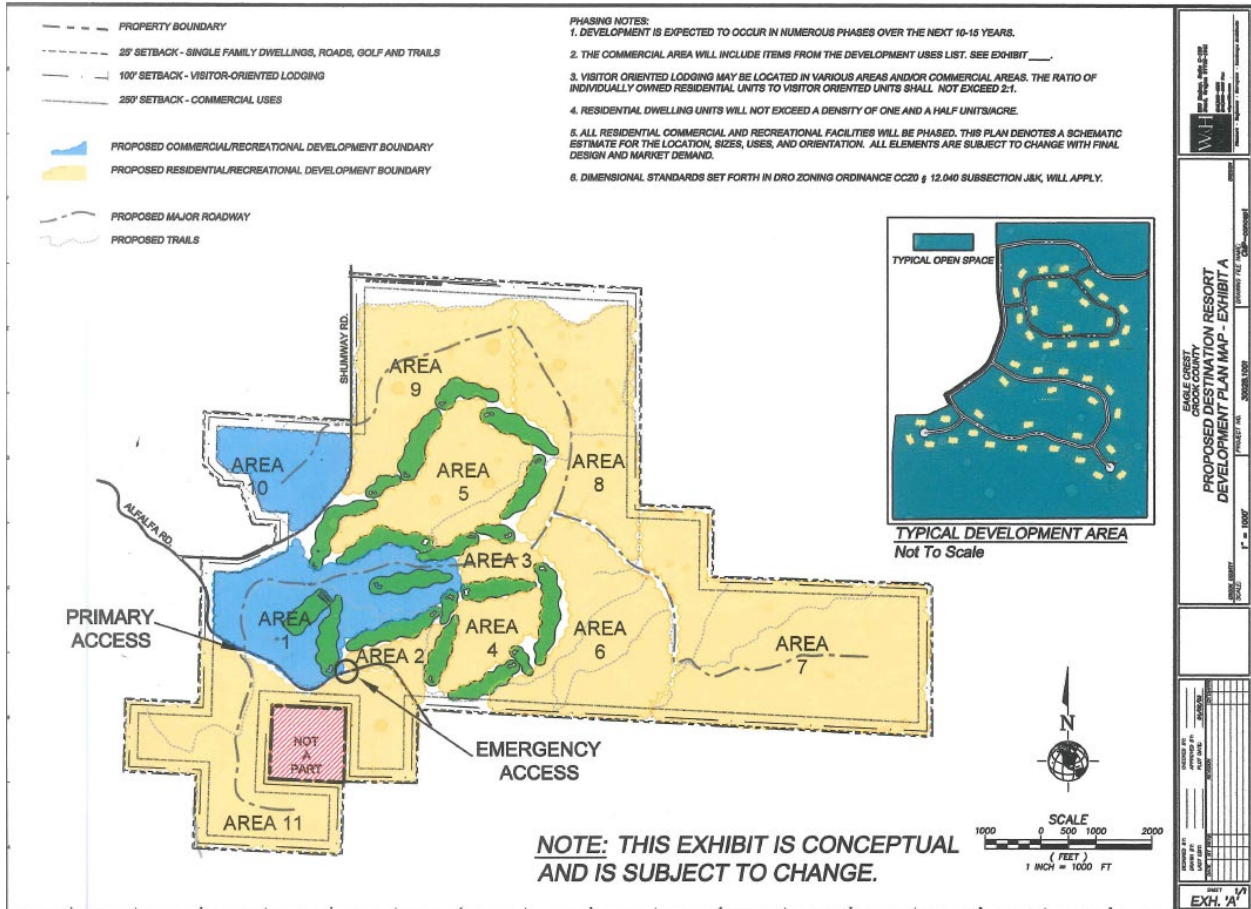

Slopes exceeding 25% are located within Brasada Ranch, but none are within the boundaries of Phase 15. The 100-year floodplain near Brasada Ranch (Exhibit 4) is over a mile from Phase 15, along the west of Alfalfa Road from the Equestrian Club to Brasada Ranch's northwest border, and around Shumway Lake. This area is considered fully developed, and aside from trails around the shores of Shumway Lake, there are no other current or proposed trails within the 100-year flood plain.

EXHIBIT 1

Exhibit A of Brasada Ranch's 2003 Development Plan Application

The map below was included in the 2003 Development Plan Application and set forth a general plan for future trails. The Development Plan Approval recognized that such trails would need to be adjusted to, among other things, "accommodate on-the-ground conditions, address known concerns raised by the BLM, and adapt to market and other conditions." Neither the 2003 Application nor the Development Plan Approval ever refers to this general plan for future trails as the only trails that could ever be constructed and improved within Brasada Ranch.

EXHIBIT 2

Phase 3 Plat Showing Common Area Lots

Per the Declaration, which is a recorded document and publicly available, Common Areas are "for the common use and enjoyment of the Owners." In the final recorded Phase 3 plat below, Common Area Lots A, B, and C are clearly shown, totaling 68.1 acres. Therefore, any buyer that today disputes an existing or new trail on a Common Area would have previously known that the land around their lot was Common Area and therefore "for the common use and enjoyment of the Owners."